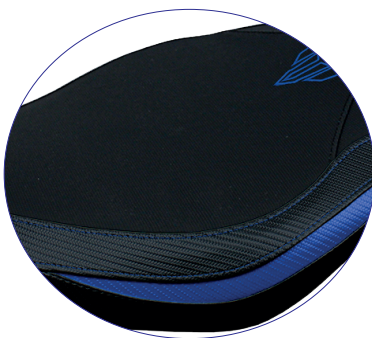

CS
Comfort System

UG
UltraGrip

ST
Standard

FROM 2021

Standard "no seams" version example*

esempio versione Standard "no cuciture"*