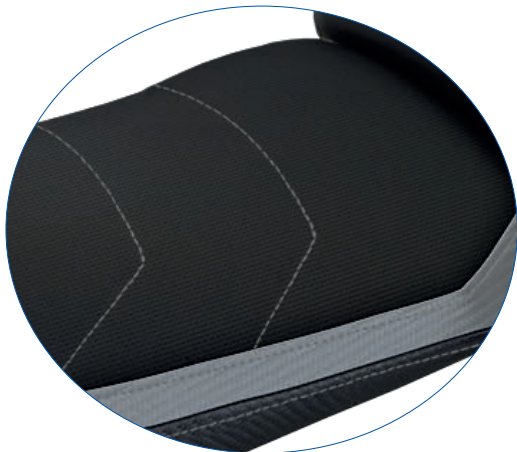

FROM 2015 TO 2017

UG
UltraGrip

CS
Comfort
System

Comfort System version example*
esempio versione *Comfort System**

COLOR GREY WITH LOGO

UG
UltraGrip

Y957SU-4GR-1

CS
Comfort
System

Y957R1C-4GR-1

● *Cover Version / Versione di copertina*