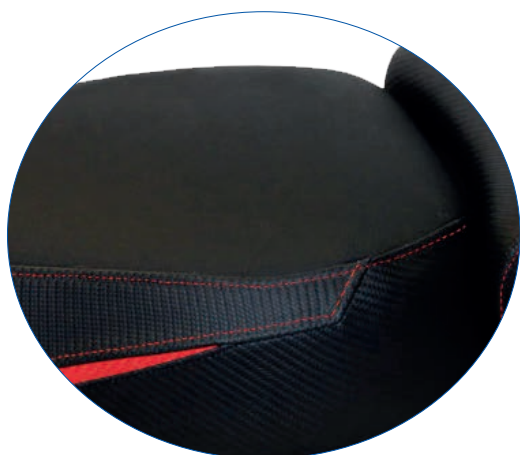

ST
Standard

CS
Comfort
System

Standard "no seams" version example
esempio versione Standard "no cuciture"**

COLOR RED WITH LOGO

ST Standard	YST12M-1RD-3
CS Comfort System	YST12MC-1RD-3

● *Cover Version / Versione di copertina*