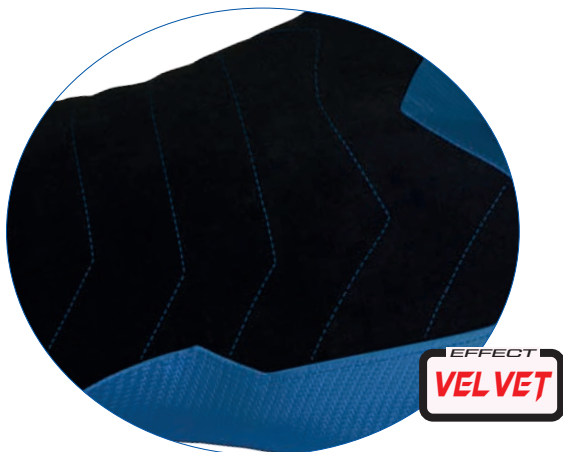

CS
Comfort
System

UG
UltraGrip

FROM 2015 TO 2021

Comfort System version example*
esempio versione Comfort System*

COLOR BLUE WITH LOGO

● YR118T1U-3BE-3

YR118C1V-3BE-3

● Cover Version / Versione di copertina