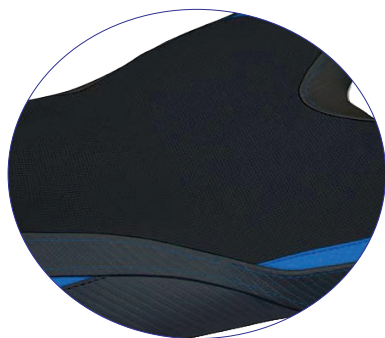

YR119BS-10RDW-3

UG
UltraGrip

YR119AS-10RDW-3

● Cover Version / Versione di copertina

FROM 2008 TO 2016

ST
Standard

UG
UltraGrip

CS
Comfort System