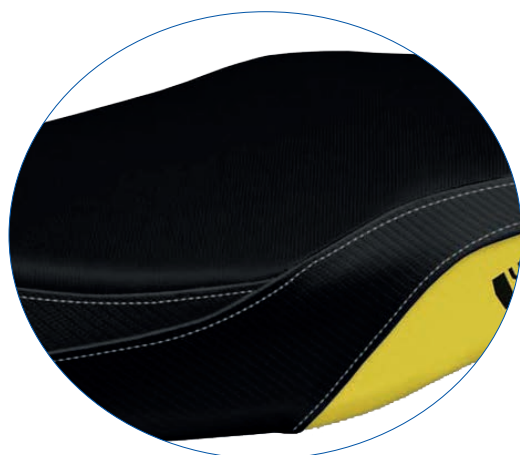

FROM 2016 TO 2020

ST
Standard

CS
Comfort
System

Standard "no seams" version example
esempio versione Standard "no cuciture"**

SPECIAL COLOR YELLOW-WHITE WITH LOGO

ST Standard	YXR7GS-1YLW-2
CS Comfort System	YXRTDS-1YLW-2

● *Cover Version / Versione di copertina*